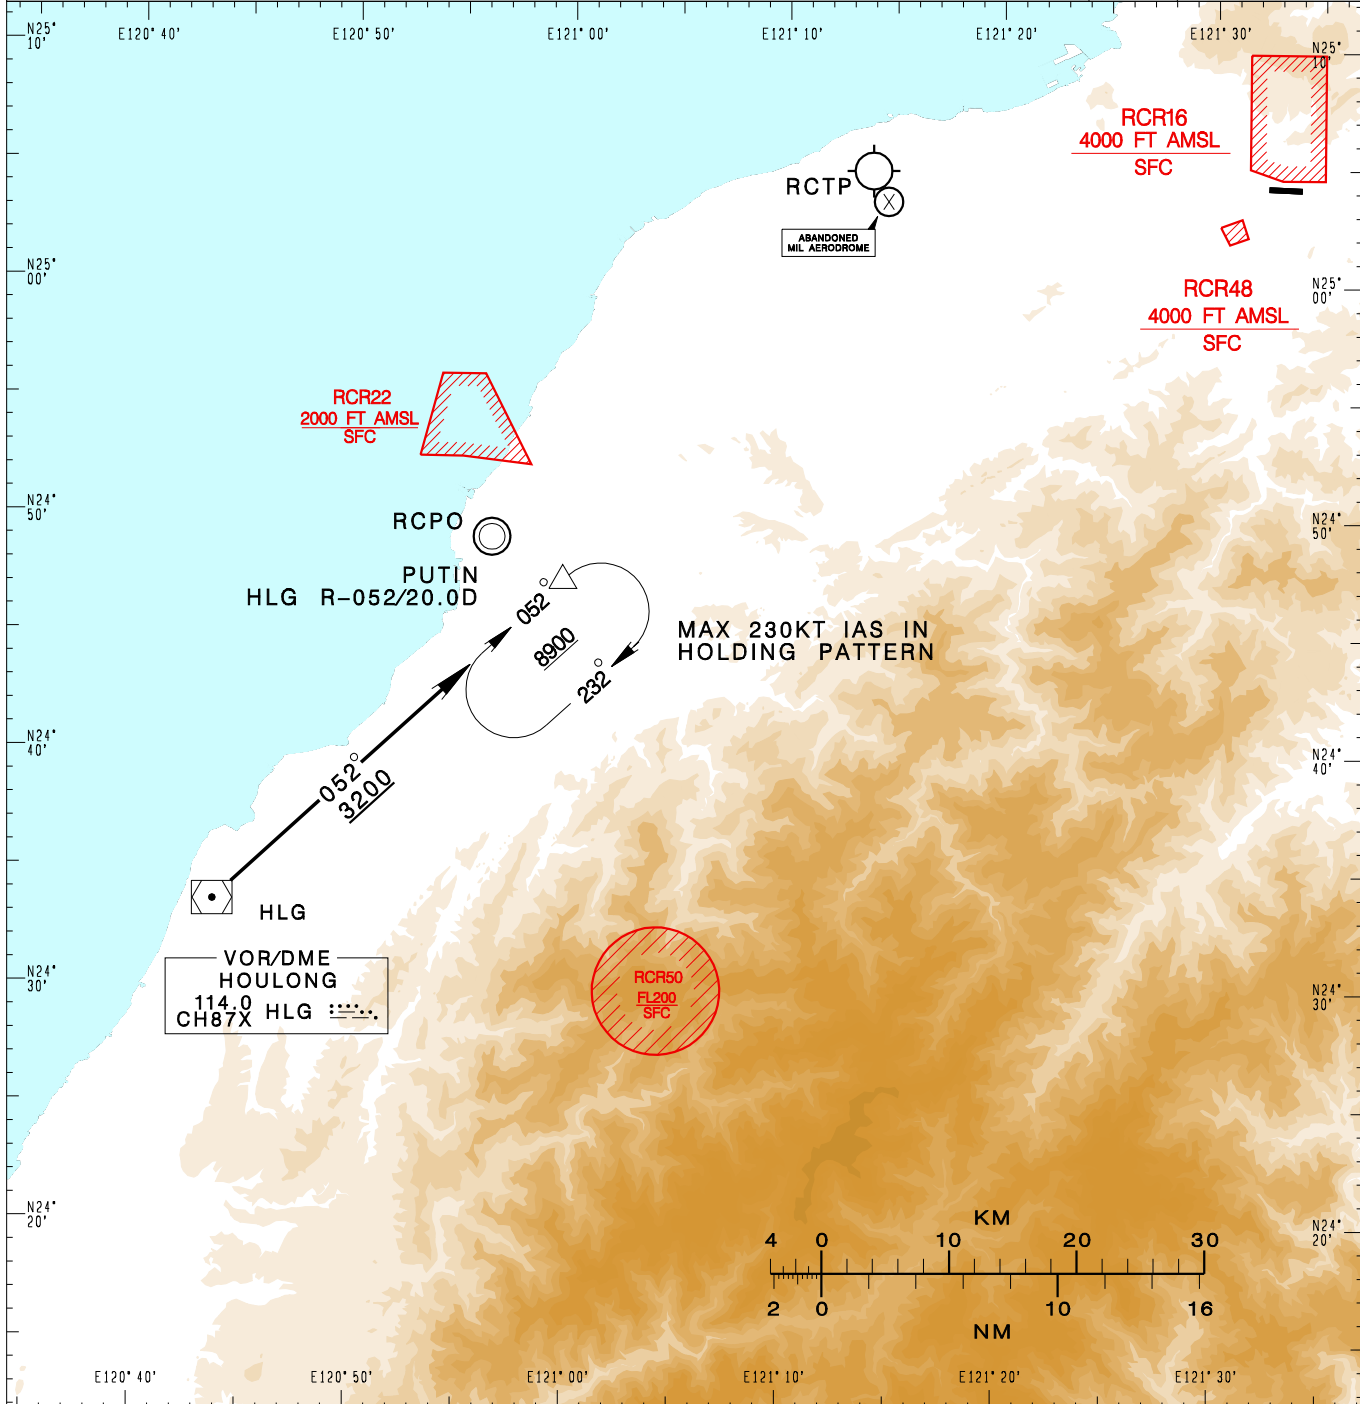

臺北/松山機場
TAIPEI/SONGSHAN AD

RCSS STAR
HLG 1G(RWY10)

TAIPEI ACC 126.7 129.1 127.9	TAIPEI APP 119.7 119.6 125.1	ATIS 127.4 341	 	
Apt Elev: 18'		Trans Level: FL130		Trans Alt: 11,000'
BEARINGS ARE MAGNETIC; DISTANCES ARE NAUTICAL MILES; ELEVATIONS, HEIGHTS IN FEET				

HOULONG ONE GOLF ARRIVAL
Depart HLG, proceed via HLG R-052 to PUTIN.

CHANGES: NEW CHART